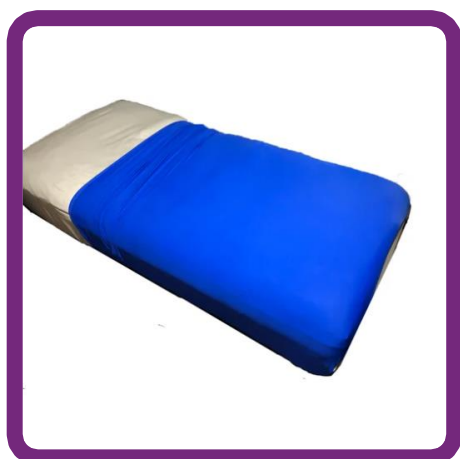

Weighted Lap Pad

We have various clip on fidgets to attach to the blanket.

W120/W121

Body Sox

Made of a stretchy translucent material and a child can climb inside and it encourages exploration of balance, co-ordination and body boundaries. They are available in Medium (W126), Large (W127) and XL (W128)