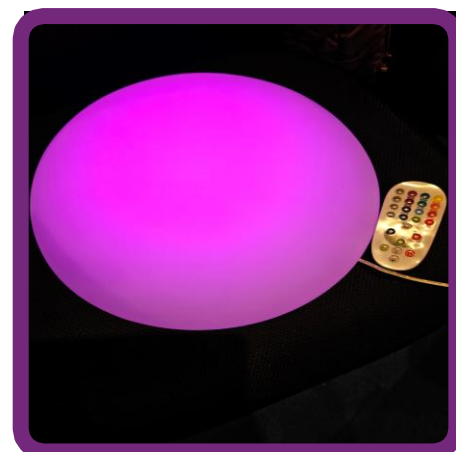

LED lights with remotes

This light changes colour and is relaxing to watch, comes with remote to operate.

L137