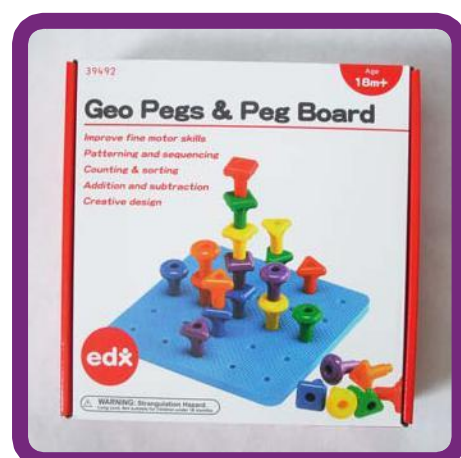

Geo Pegs

Create multi coloured towers, learn about shapes and colours.

T131