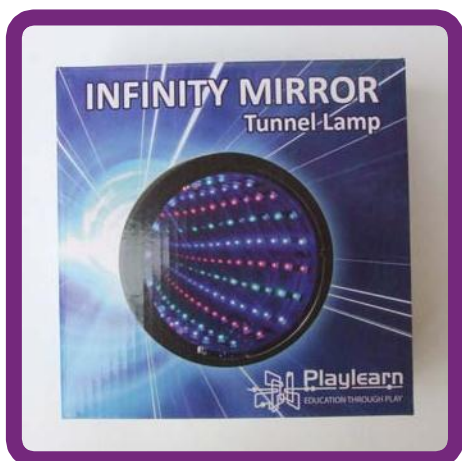

Infinity Mirror

A mirror that gives the effect of lights going on forever. Available in different shapes and sizes.

L125