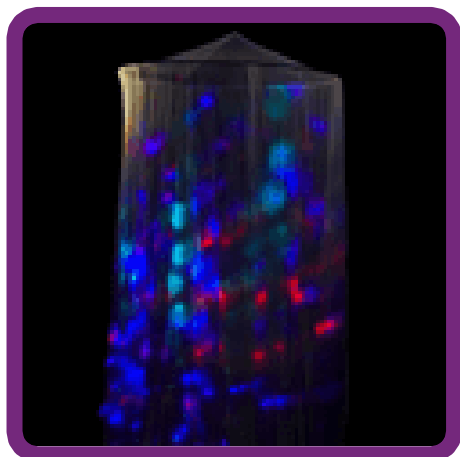

Projection Tent

This can be used with a projector to create a flexible space.

SP107